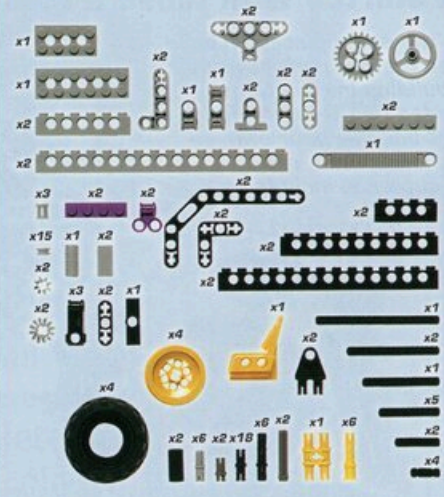

D. #5294 Toggle Joints & Connectors
60 pieces \$3.99

Requires one 9V battery (not included.)

F. #5391 9V Battery Box \$4.99

G. #5111 9V Motor Wire \$3.99

Includes instructions for chassis.

H. #5222 Chassis Pack
Ages 8+. 137 pieces. \$16.99